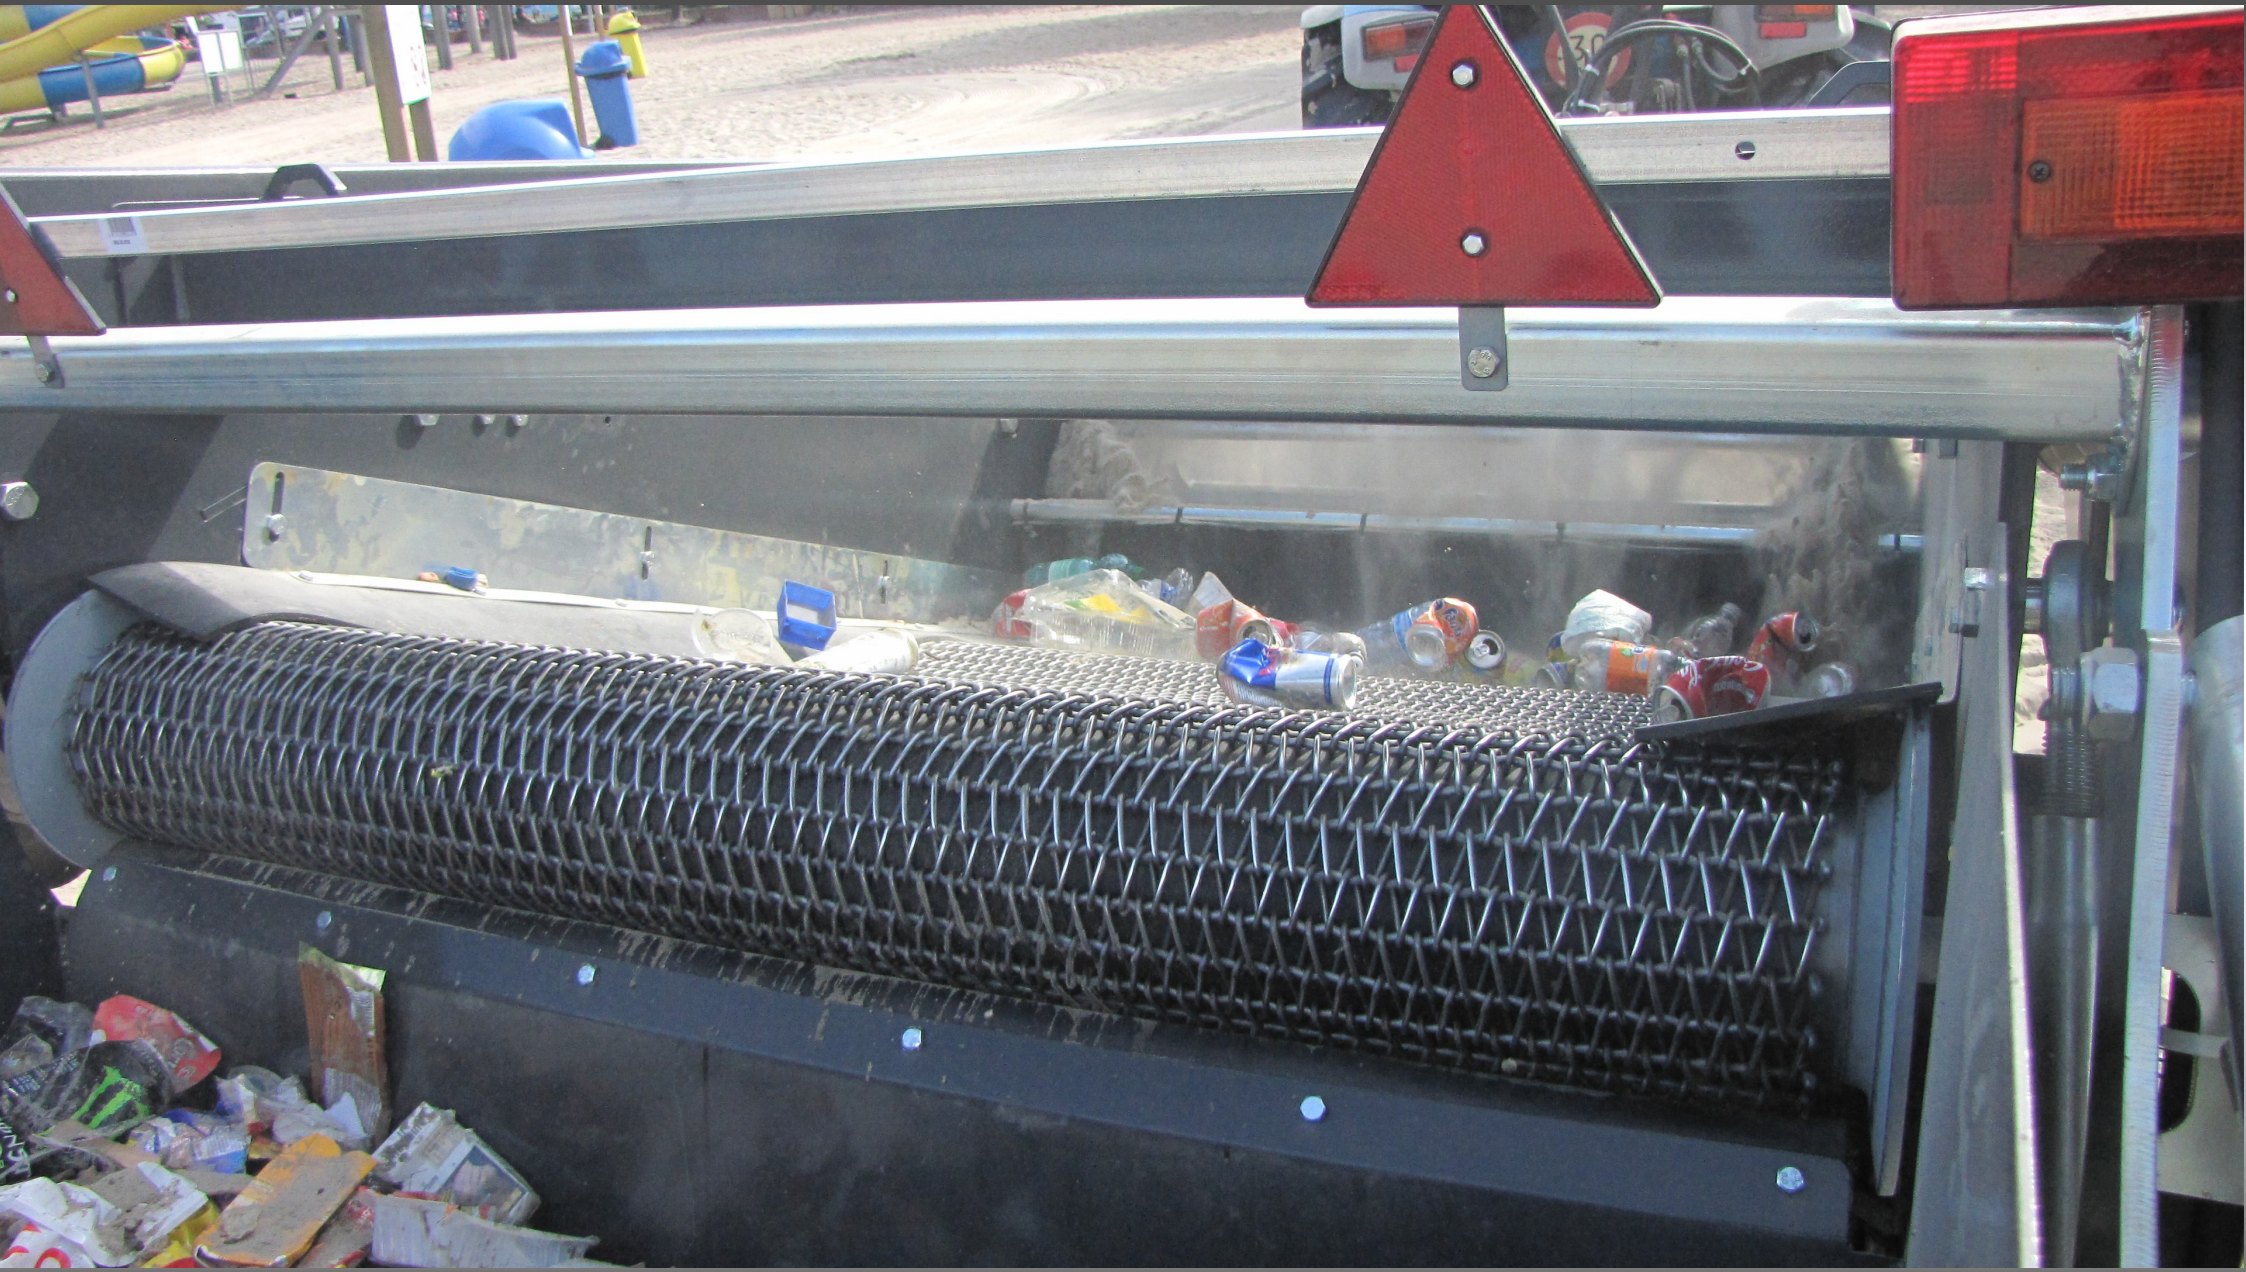

dhooghe beachcleaners

Junior

Man in blue shirt operating the tractor.

Mitsubishi

52324

Sonalibu

Pr-52324

Master Craft

1m85

It is an essential tool for all seaside towns which want their beaches to be kept Spotlessly clean